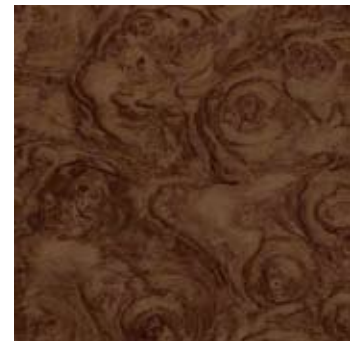

Availability

Timber +++-
Veneer ----
FSC -

Redwood Burl

Region North America

Availability
Timber +---
Veneer ----
FSC -

Walnut Burl

Region North America

Availability
Timber +++-
Veneer ----
FSC -

CROTCHES

Wood	Cerejeira Crotch	Mahogany Crotch	Walnut Crotch
Region	South America	Africa	North America
Availability			
Timber	++--	+++-	++--
Veneer	----	----	----
FSC	-	-	-

Order Samples

1. Download order form at www.olollo.com/downloads/olollo_orderform.pdf
2. Email completed form to hello@olollo.com or return via fax.
3. Enjoy!